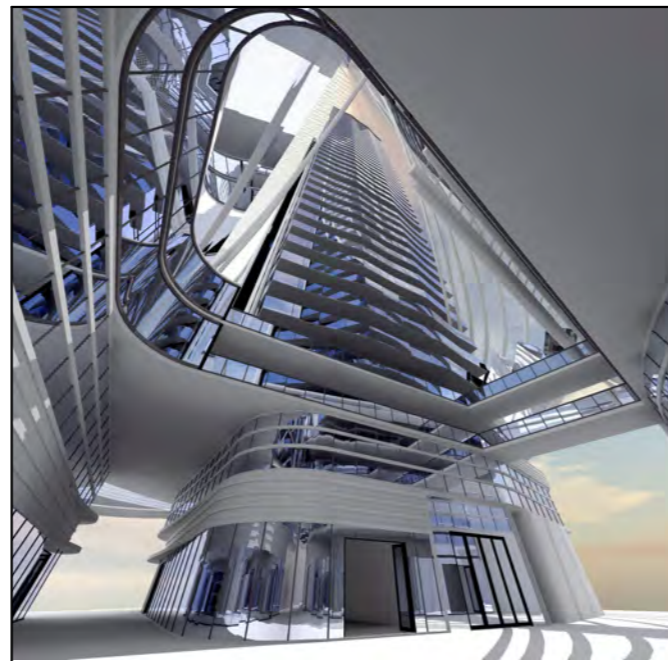

VIEW LOOKING EAST FROM PACIFIC FAIR DRIVE

3D PERSPECTIVES 3

scale: N.T.S

date: 3/08/2015

project no. 15952

RAUNIK